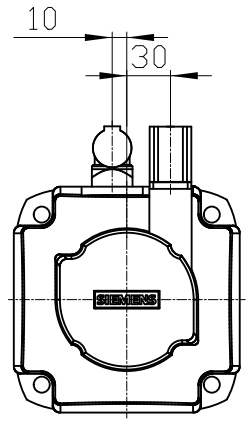

Copyright © Siemens AG 2005
The reproduction or use of this document or its contents is not permitted without express written authority. Diffenders will be liable for damages. All rights, including rights created by patent grant or registration of a utility model or design, are reserved.

Weitergabe sowie Vervielfältigung dieser Unterlage, Verwertung und Mitteilung ihres Inhalts nicht gestattet, soweit nicht ausdrücklich zugestanden. Zuwiderhandlungen verpflichten zu Schadenersatz. Alle Rechte vorbehalten, insbesondere fuer den Fall der Patenterteilung oder Gk-Entragung.

Conflicto a titre de secret d'entreprise. Tous droits reserves. Confiado como secreto industrial. No reservamos todos los derechos Comunicado como secreto empresarial. Reservados todos os direitos