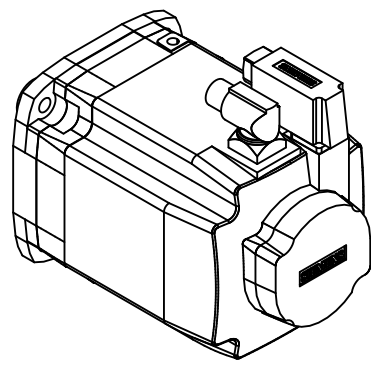

Copyright © Siemens AG 2005
The reproduction or use of this document or its contents is not permitted without express written authority. Diffenders will be liable for damages. All rights, including rights created by patent grant or registration of a utility model or design, are reserved.

Weitergabe sowie Vervielfältigung dieser Unterlage, Verwertung und Mitteilung ihres Inhalts nicht gestattet, soweit nicht ausdrücklich zugestanden. Zuwiderhandlungen verpflichten zu Schadenersatz. Alle Rechte vorbehalten, insbesondere fuer den Fall der Patenterteilung oder Gk-Entragung.

Conflicto a titre de secret d'entreprise. Tous droits reserves. Confiado como secreto industrial. No reservamos todos los derechos Comunicado como secreto empresarial. Reservados todos os direitos