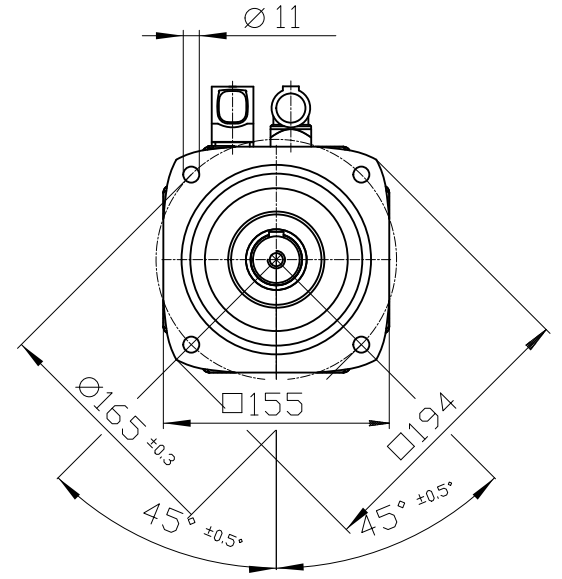

Connector size 1 = M23;
 6-pole for power and brake
 10-pole RJ45 socket

		-
		-
Unit	mm (in)	1FK7084-2AF71-1KA2
Date	2/4/20	
SIEMENS AG		-
		DT