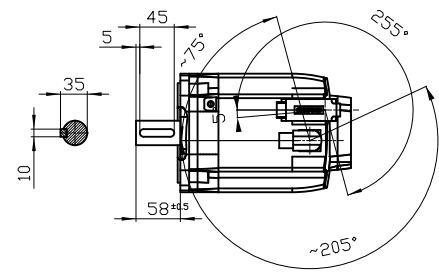

Connector size 1 = M23;
 6-pole for power and brake
 10-pole RJ45 socket

		-
		-
Unit	mm (in)	1FK7084-2AF71-1KA2
Date	2/4/20	
SIEMENS AG		-
		DT