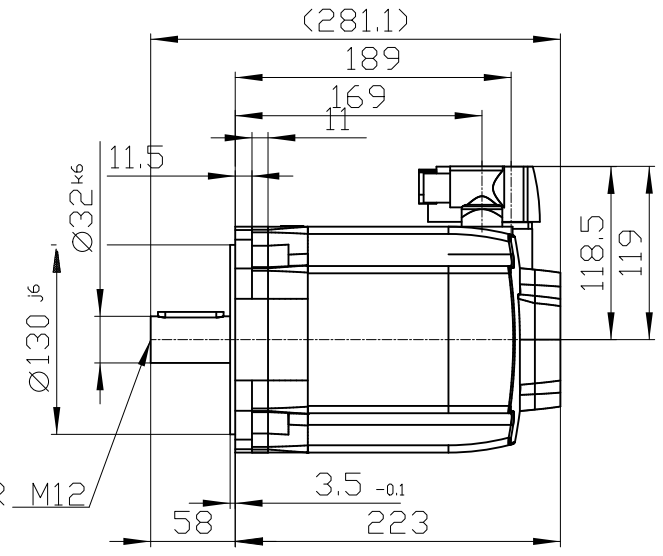

Connector size 1 = M23;
 6-pole for power and brake
 10-pole RJ45 socket

		-
		-
Unit	mm (in)	1FK7084-2AF71-1KA2
Date	2/4/20	
SIEMENS AG		-
		DT