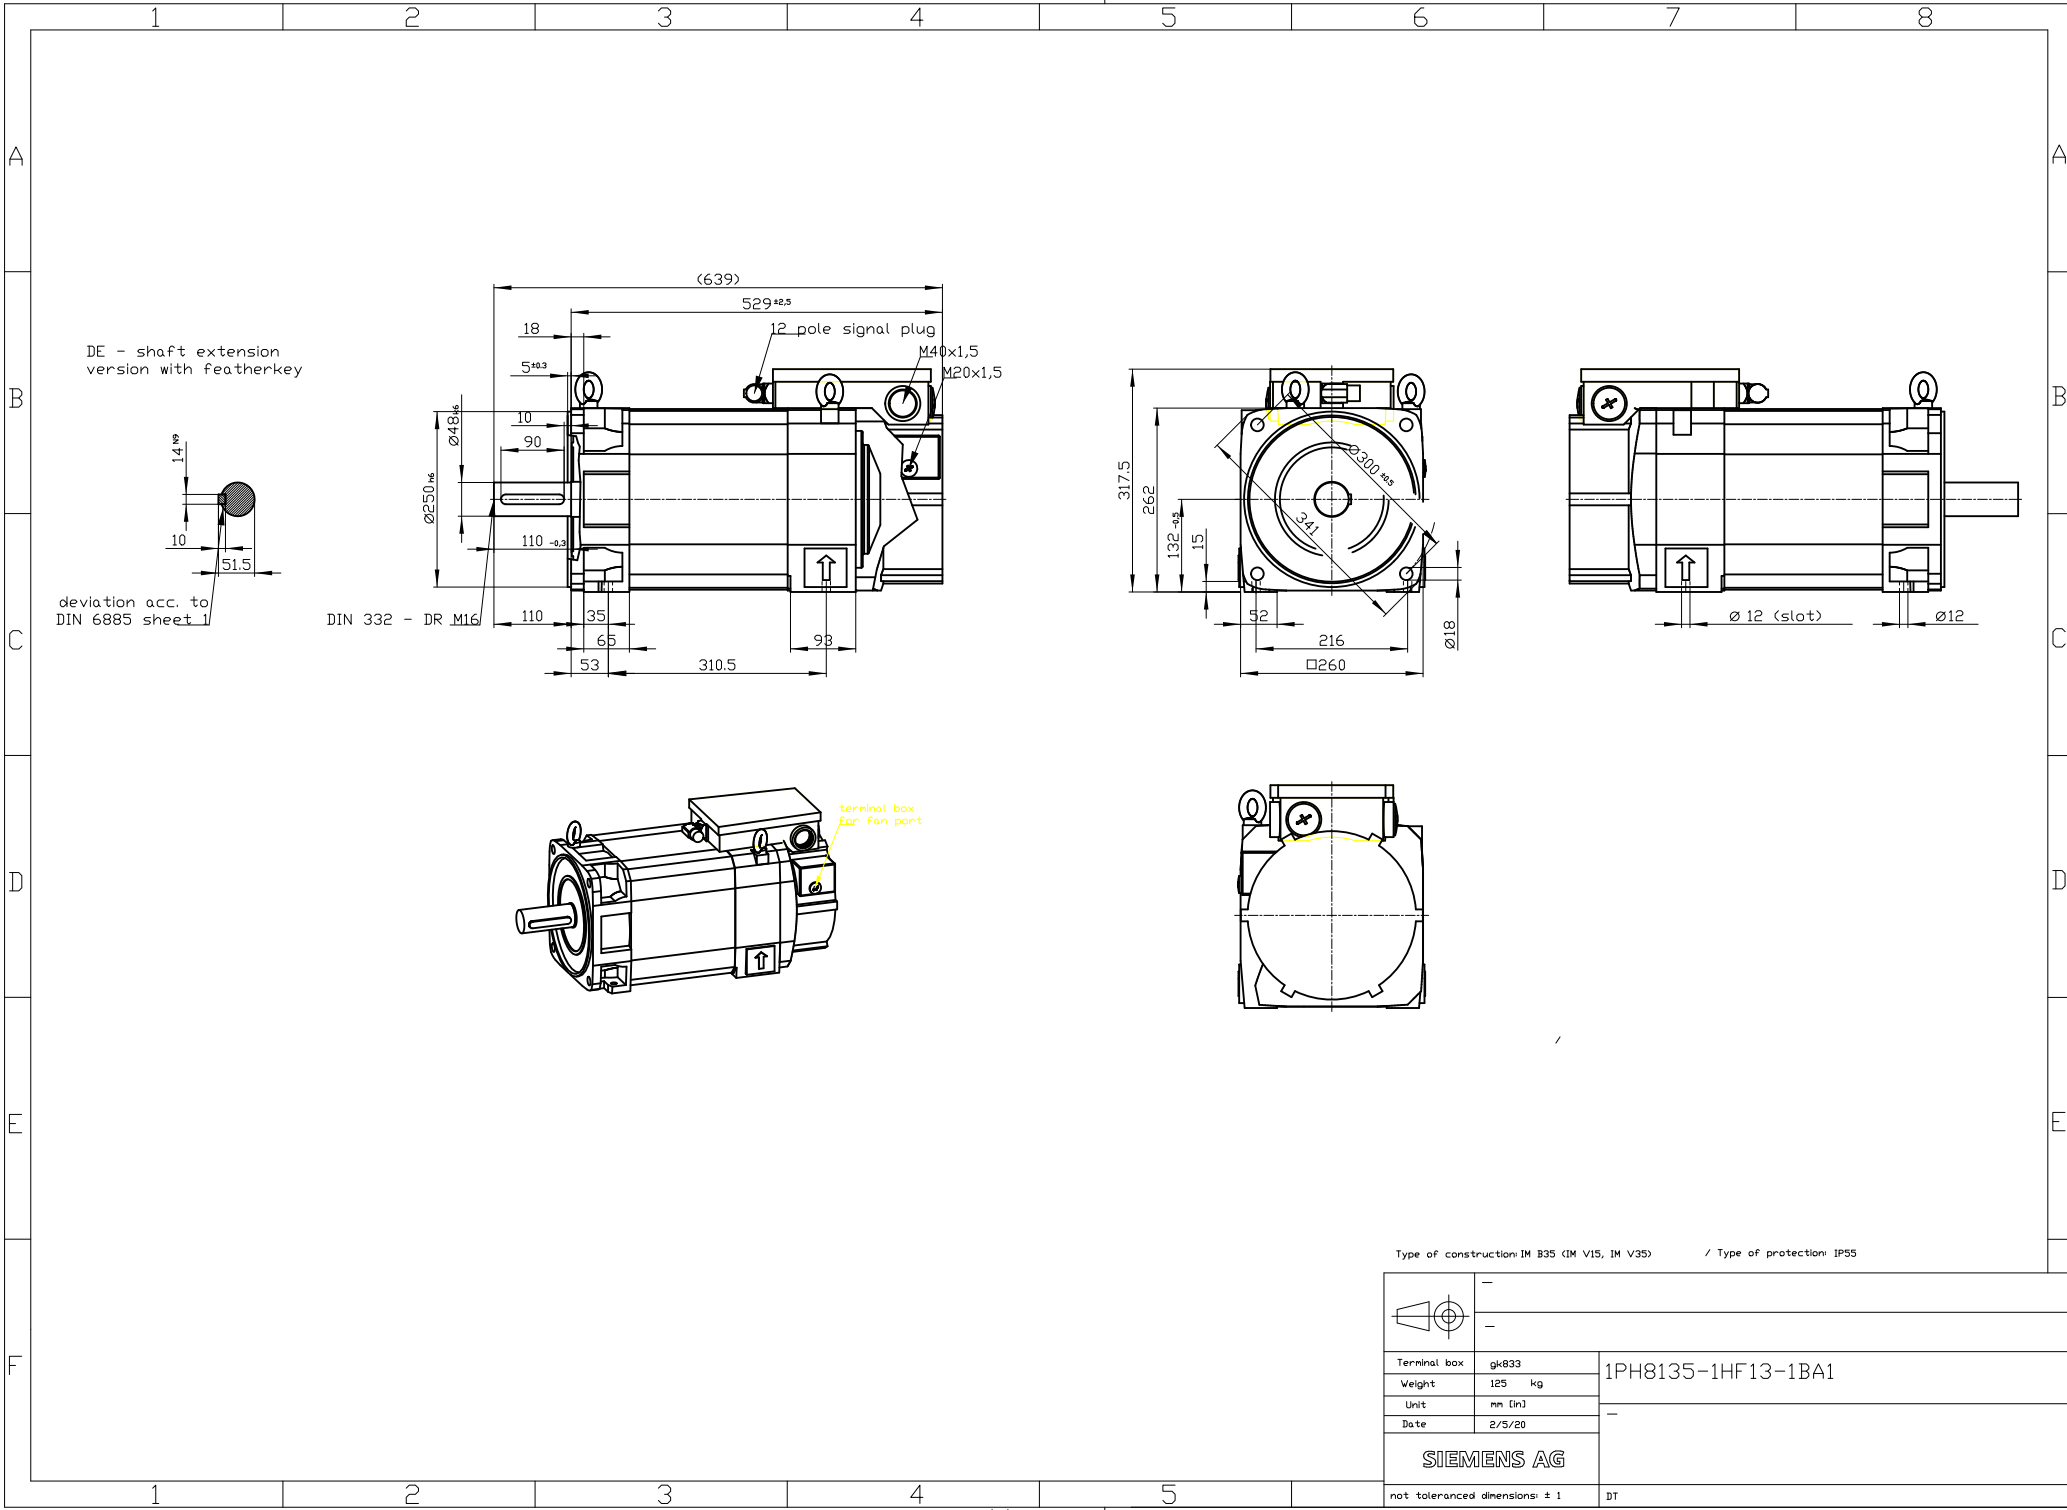

Type of construction IM B35 (IM V15, IM V35) / Type of protection: IP55

	-	
Terminal box	gk833	1PH8135-1HF13-1BA1
Weight	125 kg	
Unit	mm (in)	
Date	2/5/20	
SIEMENS AG		
not toleranced dimensions: ± 1		DT