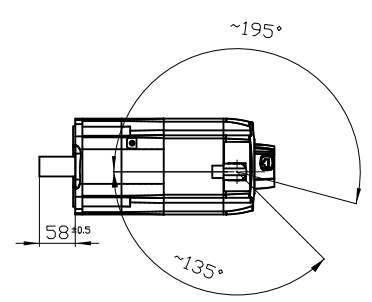

DIN 332-DR M12

Connector size 1 = M23; 6-pole for power and brake

		-
		-
Unit	mm (in)	1FK7084-3BF71-1BH1
Date	2/4/20	
SIEMENS AG		-
		DT