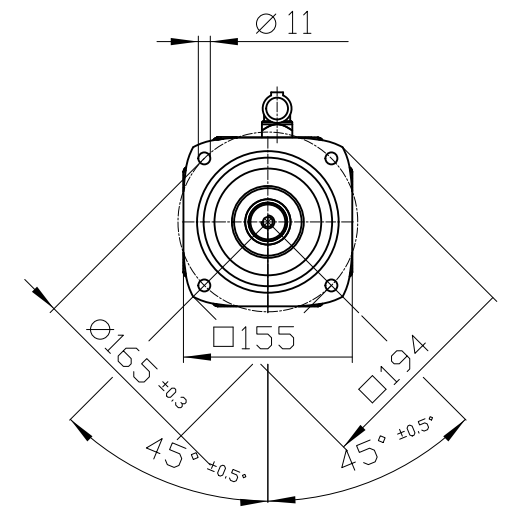

DIN 332-DR M12

Connector size 1 = M23; 6-pole for power and brake

		-
		-
Unit	mm (in)	1FK7084-3BF71-1BH1
Date	2/4/20	
SIEMENS AG		-
		DT