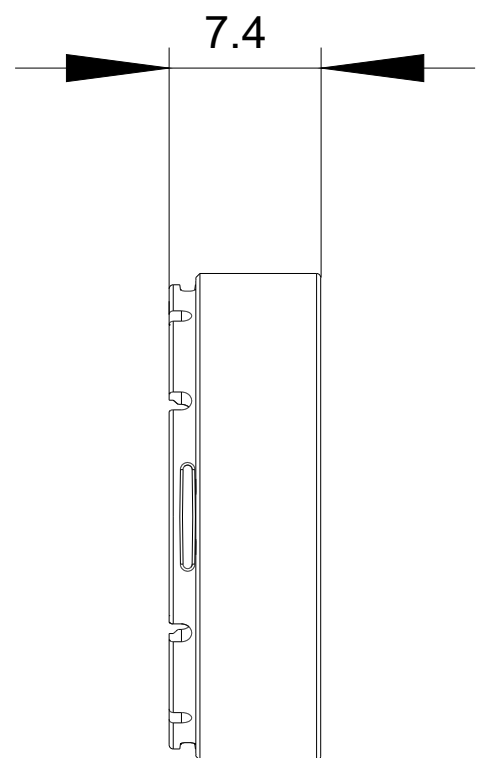

Further information

Information- and Downloadcenter (Catalogs, Brochures,...)

<https://www.siemens.com/ic10>

Industry Mall (Online ordering system)

<https://mall.industry.siemens.com/mall/en/en/Catalog/product?mlfb=3SU1900-0FS40-0AA0-Z Y15>

Cax online generator

<http://support.automation.siemens.com/WW/CAXorder/default.aspx?lang=en&mlfb=3SU1900-0FS40-0AA0-Z Y15>

Service&Support (Manuals, Certificates, Characteristics, FAQs,...)

<https://support.industry.siemens.com/cs/ww/en/ps/3SU1900-0FS40-0AA0-Z Y15>

Image database (product images, 2D dimension drawings, 3D models, device circuit diagrams, EPLAN macros, ...)

<http://www.automation.siemens.com/bilddb/cax_de.aspx?mlfb=3SU1900-0FS40-0AA0-Z Y15&lang=en>

last modified:

02/06/2020