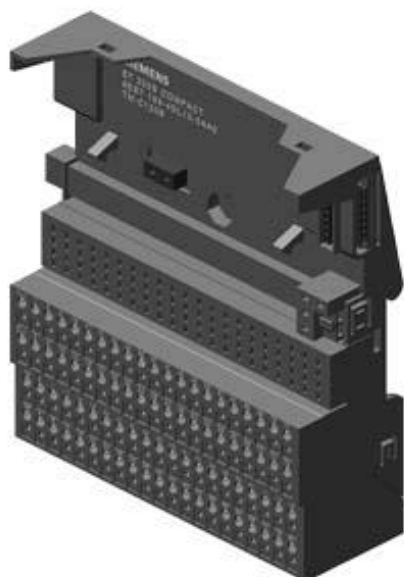

SIMATIC DP, Terminal module TM-C120C for ET 200S Compact, Spring-type terminals, 4x 21 terminal connections, suitable for 32-channel mod. in 2-wirer system

Figure similar

Dimensions	
Width	120 mm
Height	132 mm
Depth	43 mm
<b>last modified:</b>	08/15/2019